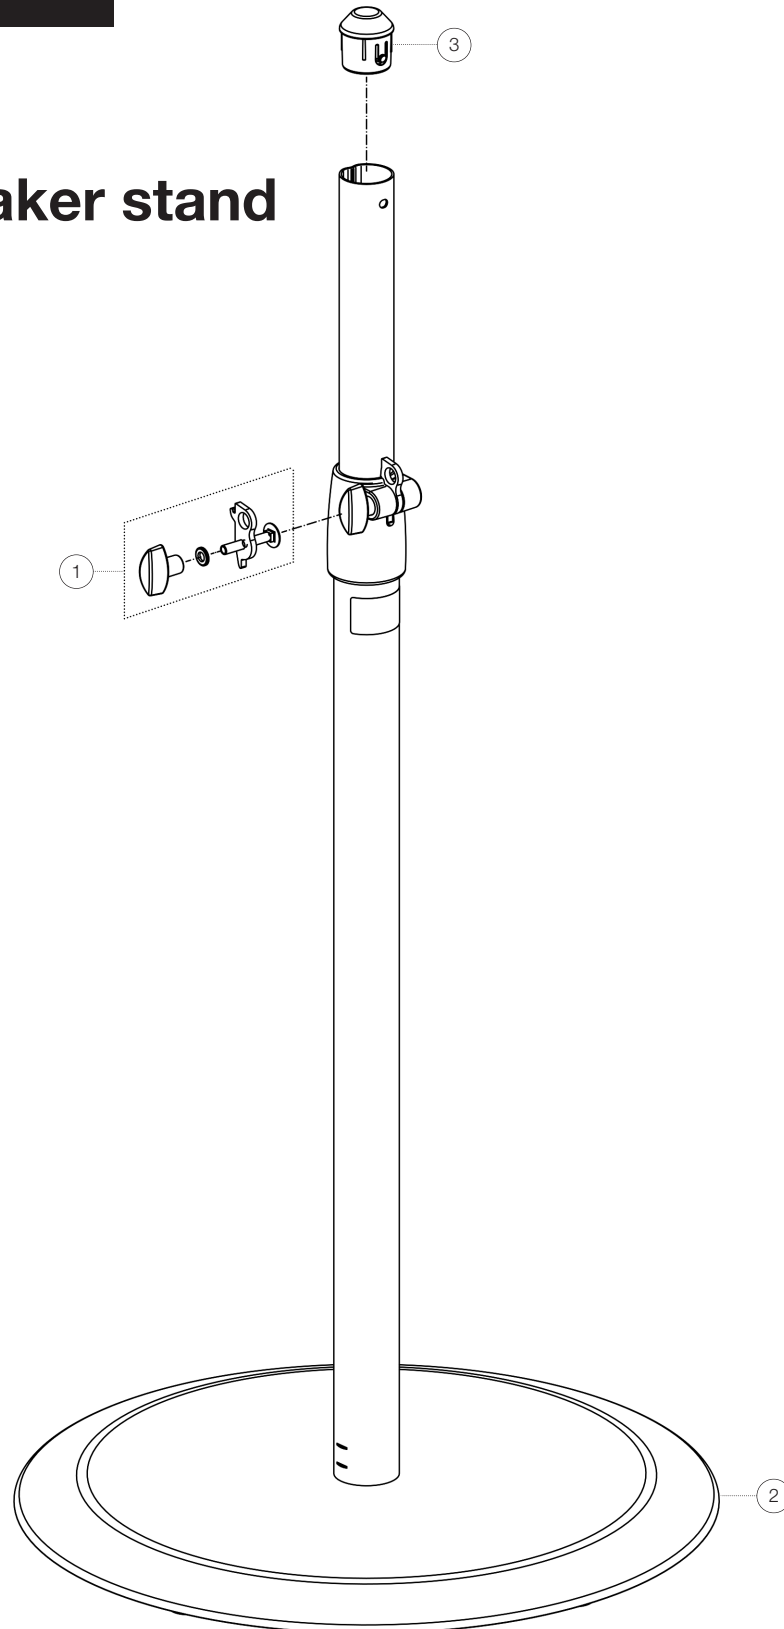

Spare parts list

26750 Speaker stand

26750-022-55 - black

*Rev 02

Position	Description	Article No.	Quantity
1	Screw connection with safety hook	3-00-000-069	1
2	Round cast-iron base ø 450 mm	26700-000-56	1
3	Mounting aid	01-84-995-62	1