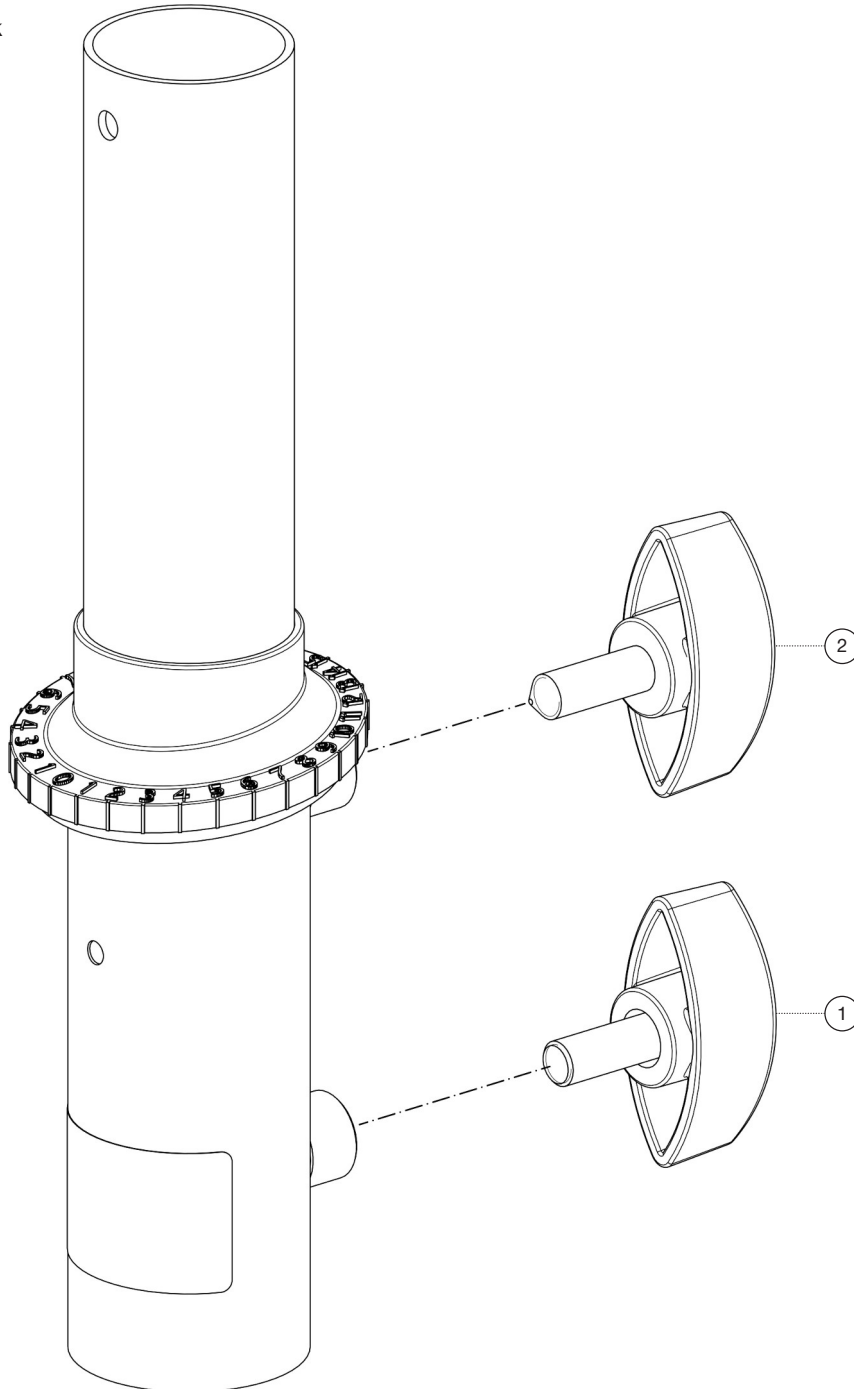

Spare parts list

19670 Speaker tilt connector

19670-000-55 - black

*Rev 01

Position	Description	Article No.	Quantity
1	Clamping screw M8 x 18 mm	01-83-822-55	1
2	Clamping screw M8 x 23 mm	01-83-825-55	1